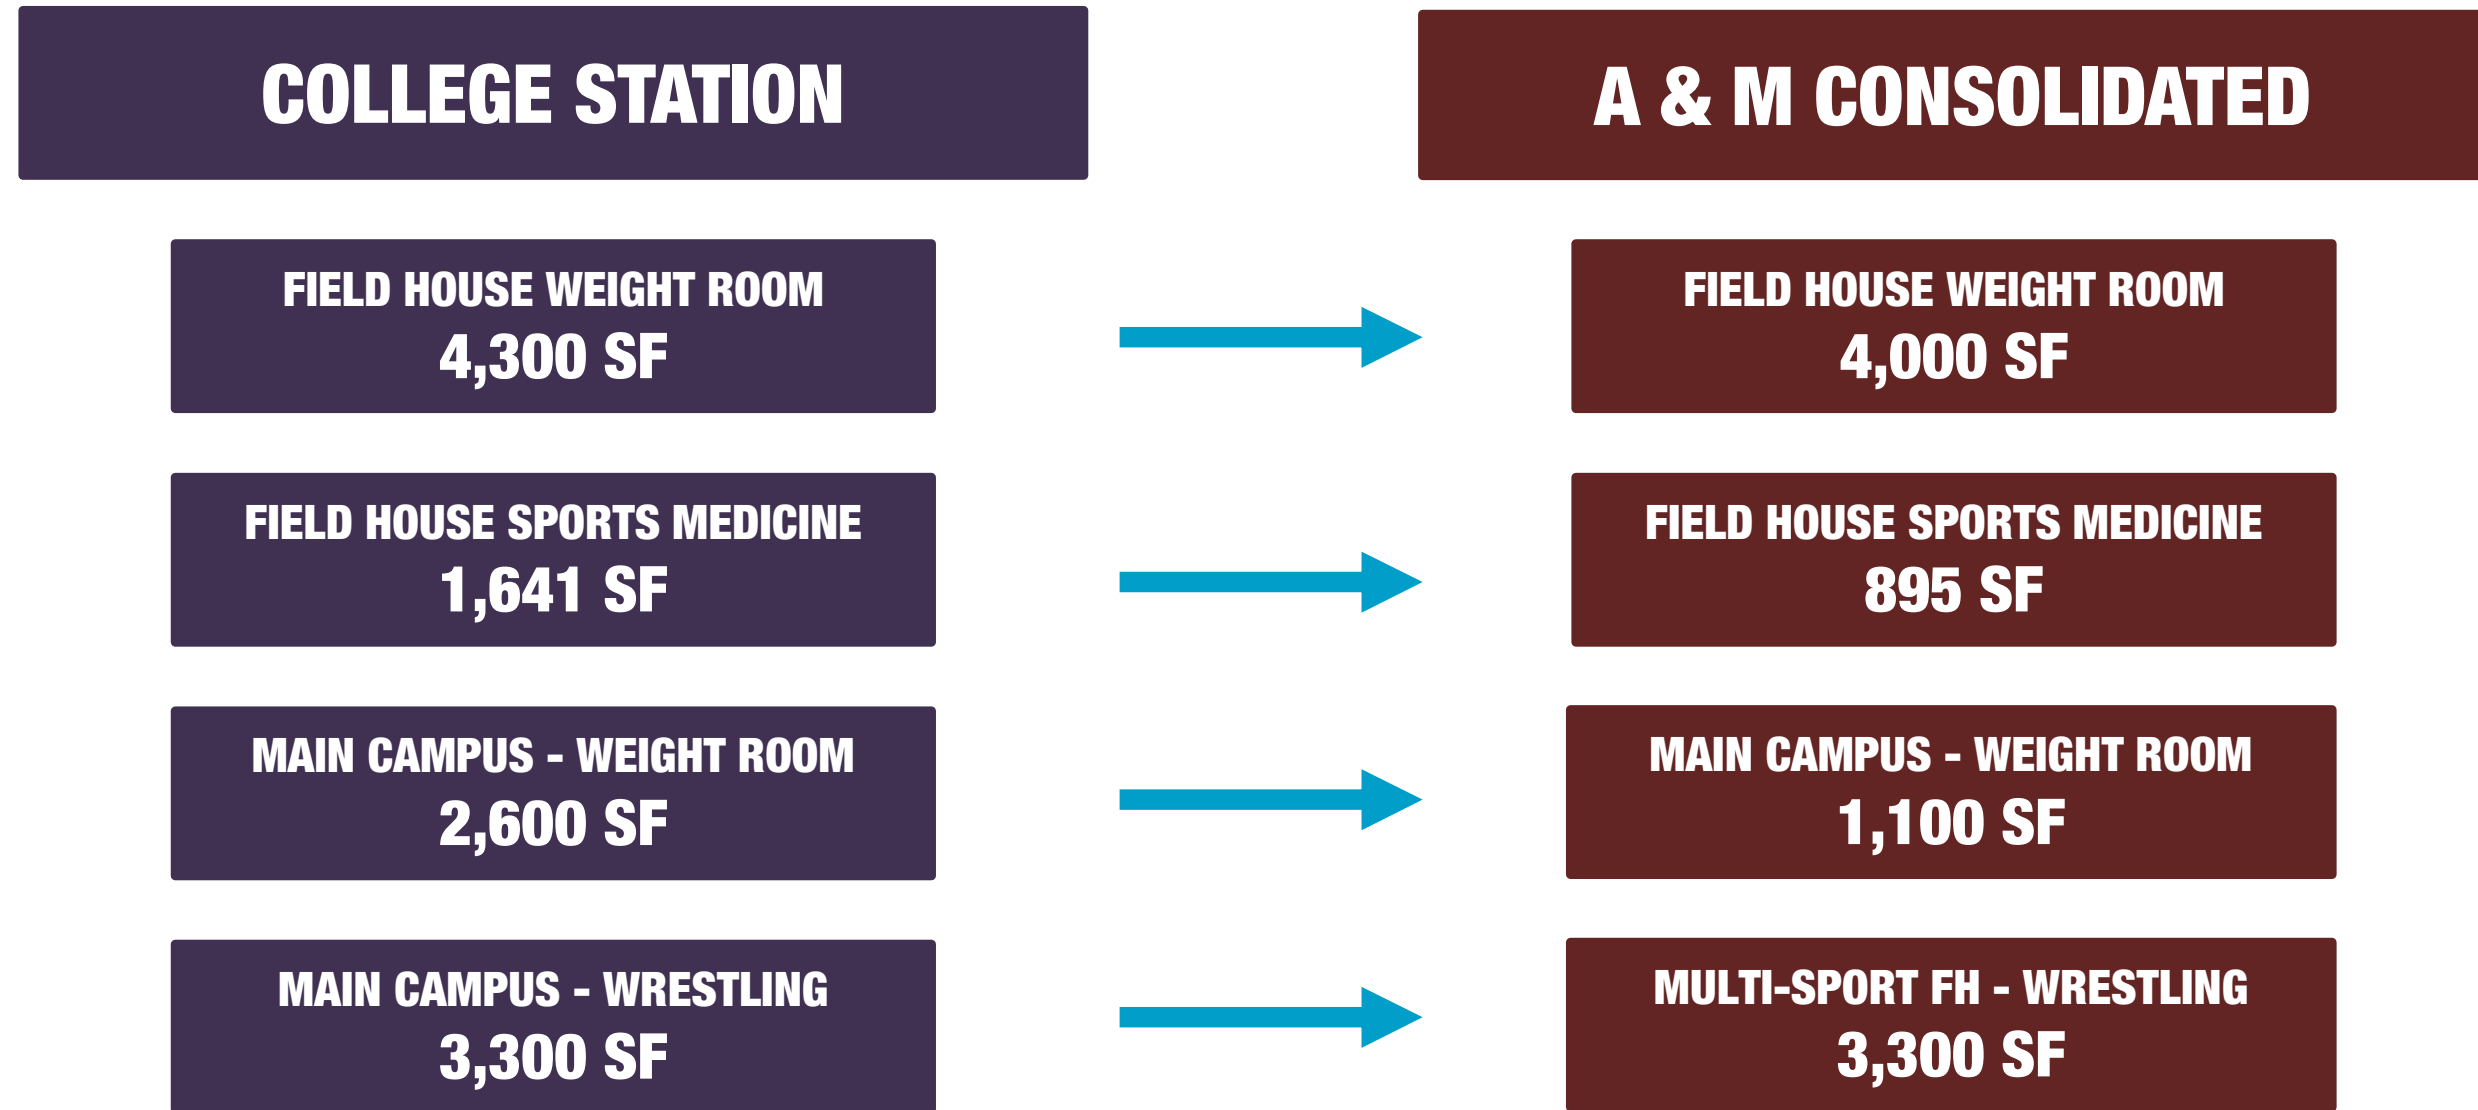

**GIRLS ATHLETICS
LOCKERS
2,400 SF**

**SHARED FACILITIES
2,600 SF**

STORAGE, OFFICES

**WRESTLING
3,300 SF**

= 5,303 SF
NOT INCLUDING WRESTLING

CURRENT PROGRAM COMPARISONS

ATHLETICS

HIGH SCHOOL FIELD HOUSE

LOCKER & SHOWER COUNTS

BOYS ATHLETICS				
	VARSITY FOOTBALL	JV FOOTBALL	FRESHMAN FOOTBALL	SHOWERS
COLLEGE STATION	68 LOCKERS 24" W X 18"D X 70"H	128 LOCKERS 18"W X 14"D X 36"H	128 LOCKERS 18"W X 14"D X 36"H	30 SHOWER HEADS 9 AT FRESHMAN FOOTBALL 9 AT JV FOOTBALL 12 AT VARSITY FOOTBALL
A & M CONSOLIDATED	66 LOCKERS 18"W X 24"D X 60"H	112 LOCKERS 18"W X 24"D X 36"H	128 LOCKERS 18"W X 24"D X 36"H AT MULTI-SPORT FIELD HOUSE	30 SHOWER HEADS 24 AT STADIUM FIELD HOUSE 6 AT MULTISPORT FIELD HOUSE (SHARED)